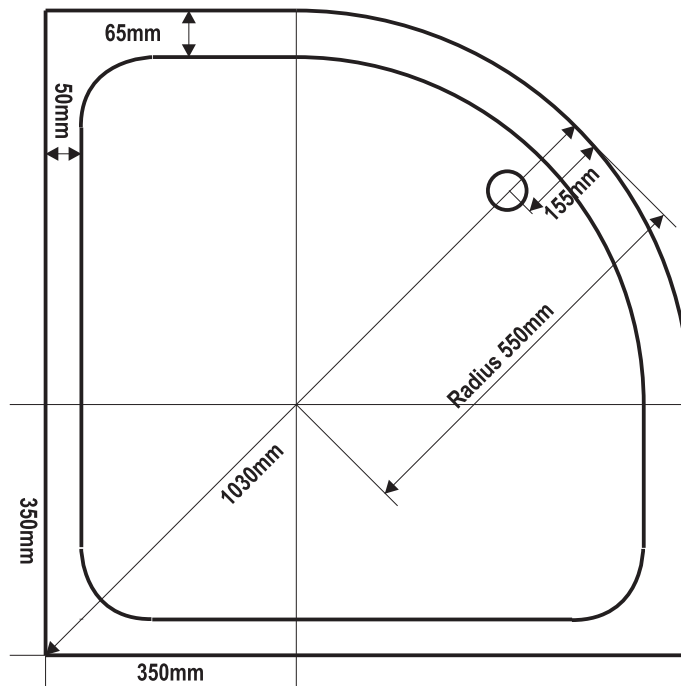

SPECIFICATION

MODEL:	Stone Resin Shower Tray
SIZE:	900mm x 900mm Quadrant (550mm radius) Curve Waste Position
DEPTH:	80-85mm
WEIGHT:	35 kgs

AVAILABLE OPTIONS:

OPTION	AVAILABILITY
Flat-Top	✓
Integrated Upstand	✓
Easy-Plumb	✓

AVAILABLE COLOURS:

COLOUR	AVAILABILITY
White	✓
Soft Cream	✓
Champagne/Ivory	✓

CONSTRUCTION: Acrylic capped ABS surface skin.
Reinforced with cast stone resin.

(NOTE - All measurements accurate to within +5mm)