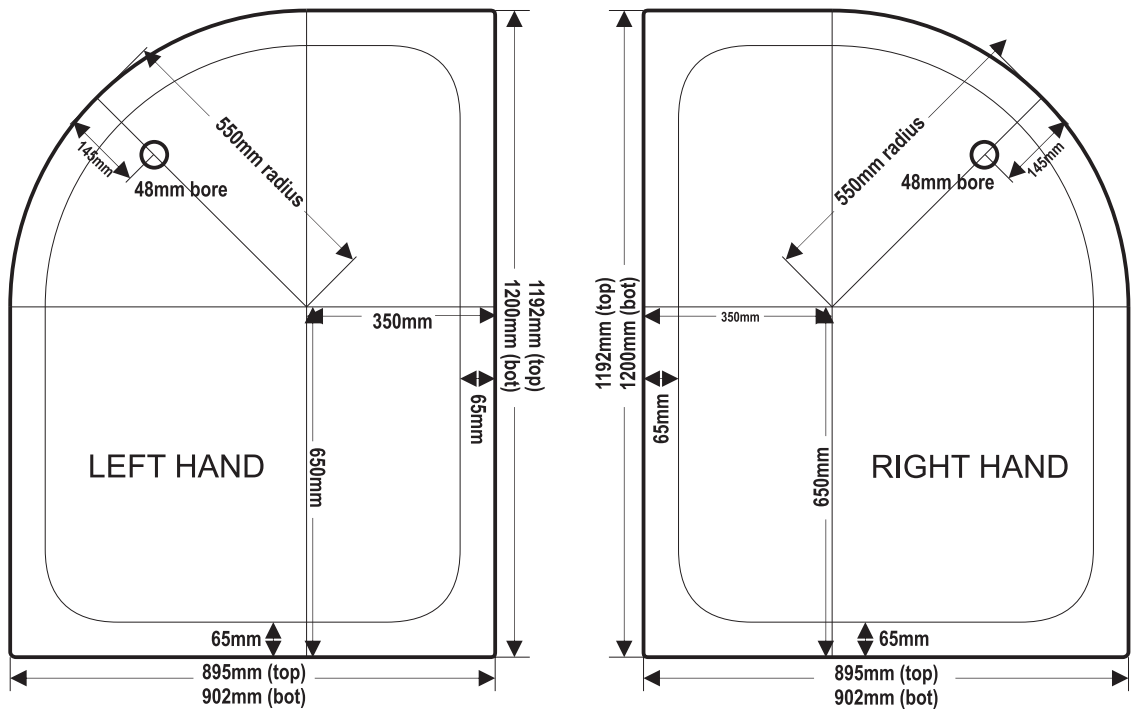

SPECIFICATION

MODEL: Stone Resin Shower Tray
SIZE: 1200mm x 900mm Quadrant (550mm radius)
DEPTH: 80-85mm
WEIGHT: 41 kgs

AVAILABLE OPTIONS:

OPTION	AVAILABILITY
Flat-Top	✓
Integrated Upstand	x
Easy-Plumb	✓

AVAILABLE COLOURS:

COLOUR	AVAILABILITY
White	✓
Soft Cream	✓
Champagne/Ivory	✓

CONSTRUCTION: Acrylic capped ABS surface skin.
Reinforced with cast stone resin.

(NOTE - All measurements accurate to within +5mm)